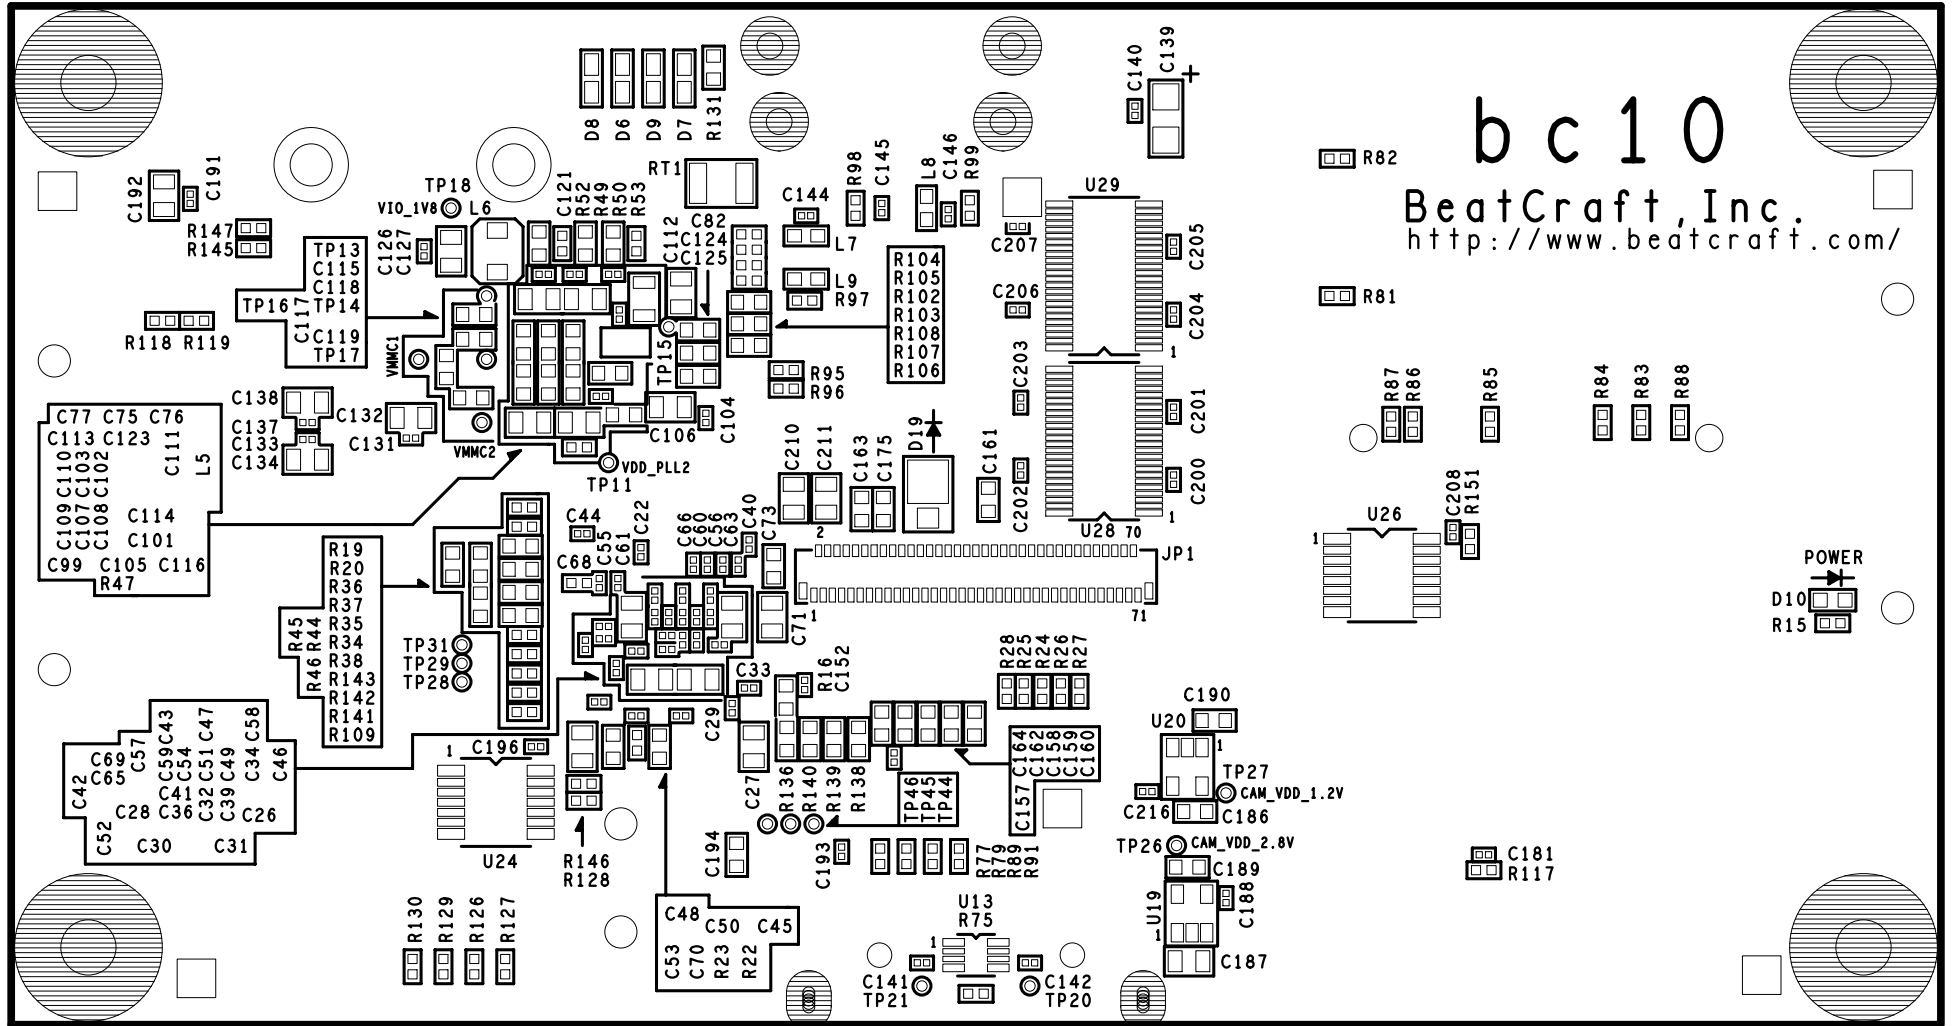

bc10 MP1

Silk&Soldermask\_TOP

Silk&Soldermask\_BOTTOM

Place\_TOP

125

7

66

80

7

5

5

3.2X4

Place\_BOTTOM

TOP

L04

L05

L06

BOTTOM