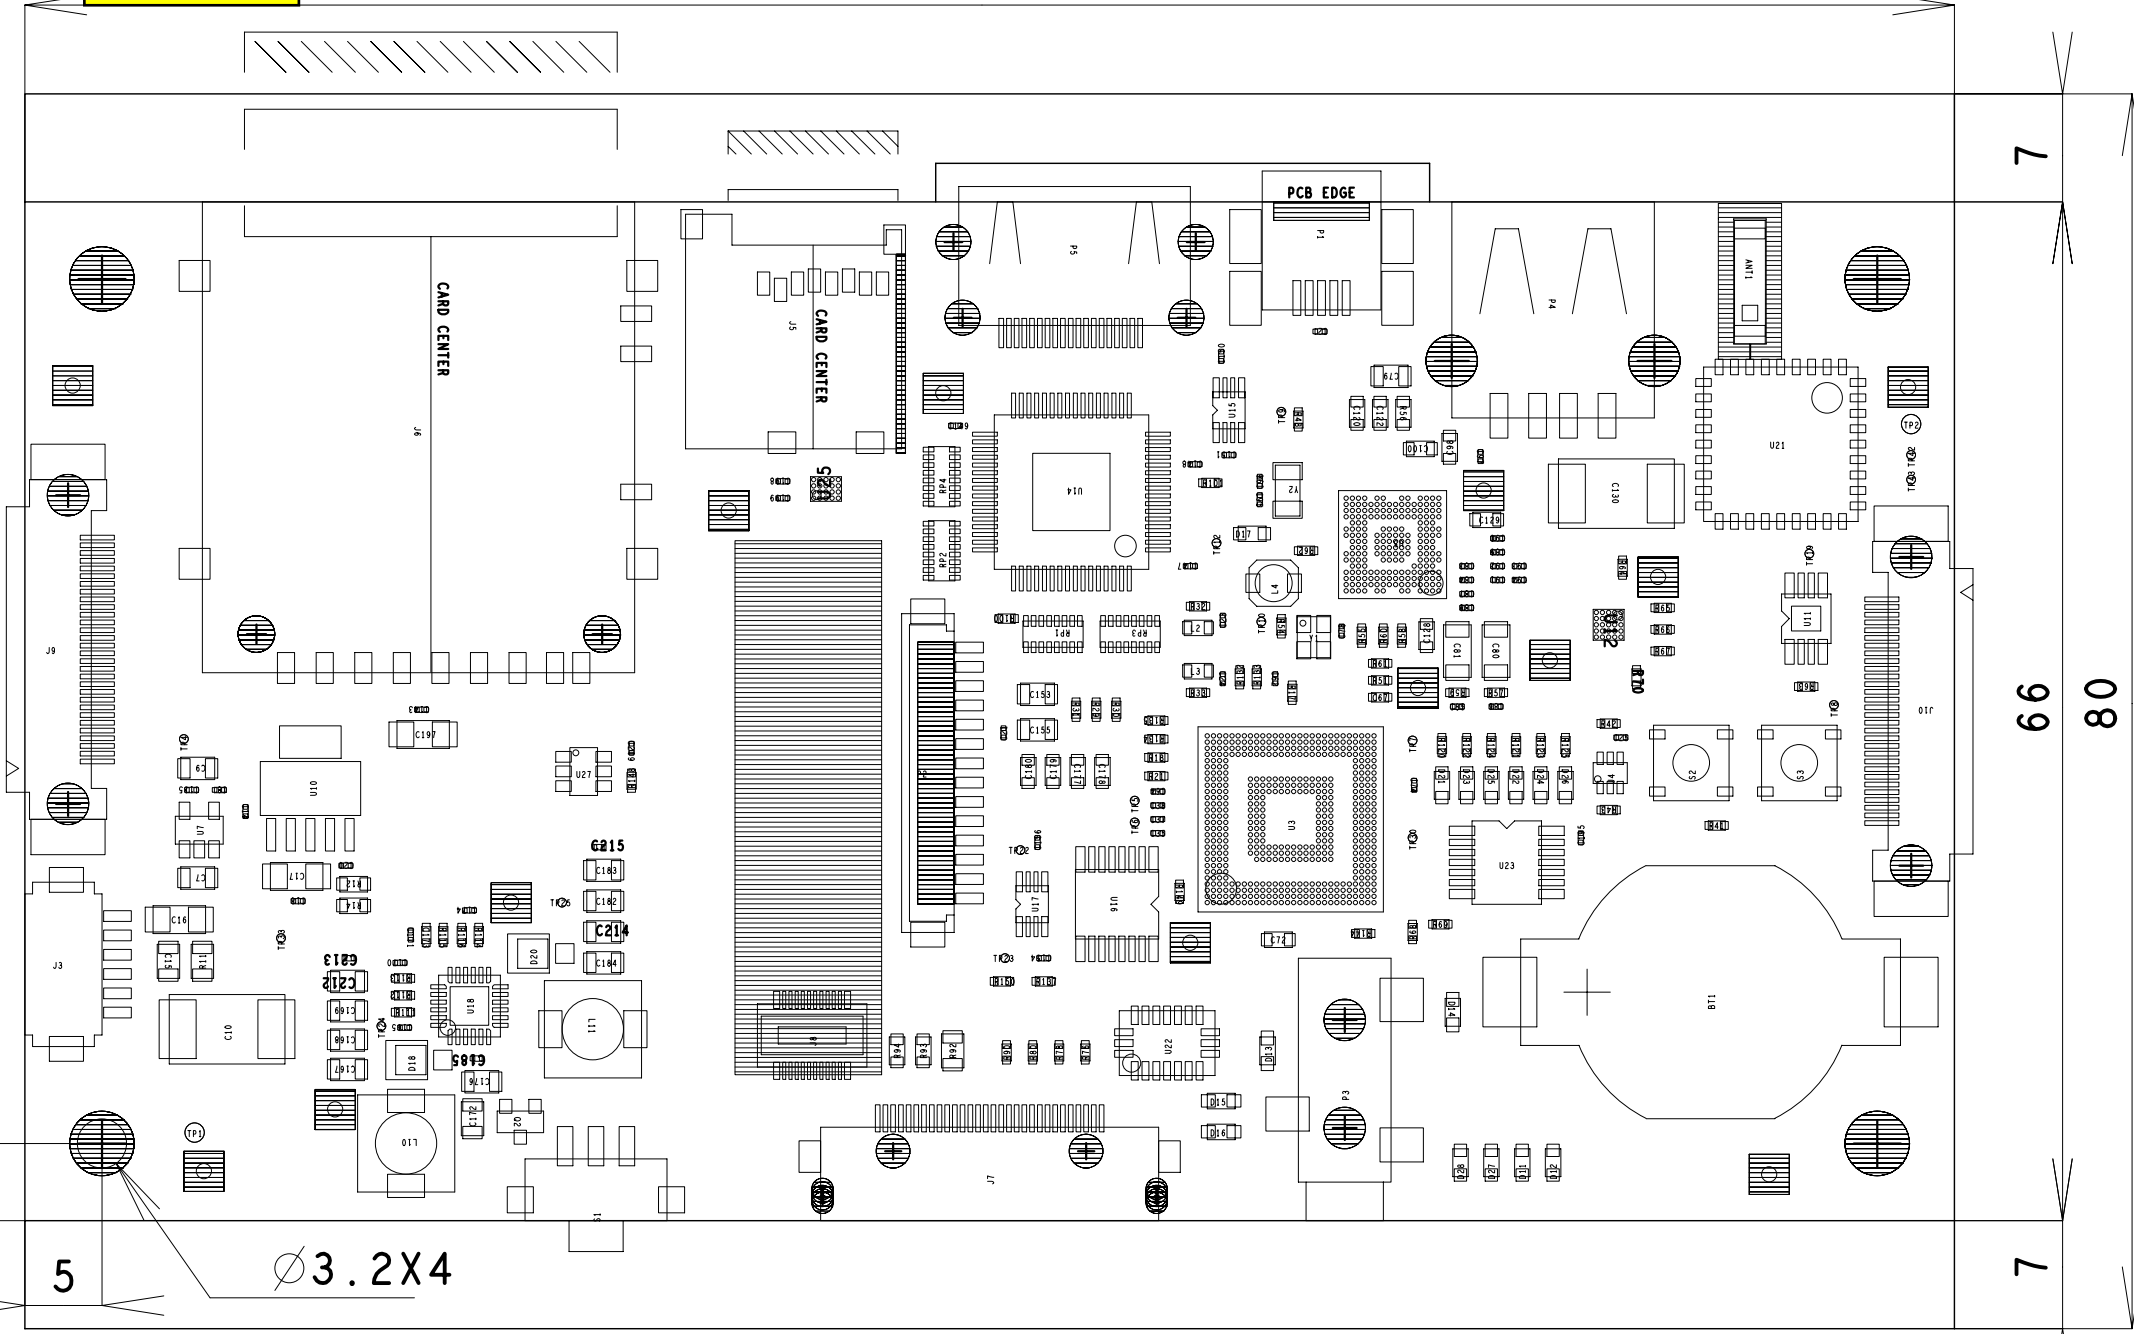

bc10 MP1

Silk&Soldermask\_TOP

Silk&Soldermask\_BOTTOM

Place\_TOP

125

7

66

80

7

5

5

3.2X4

Place\_BOTTOM

TOP

L04

L05

L06

BOTTOM