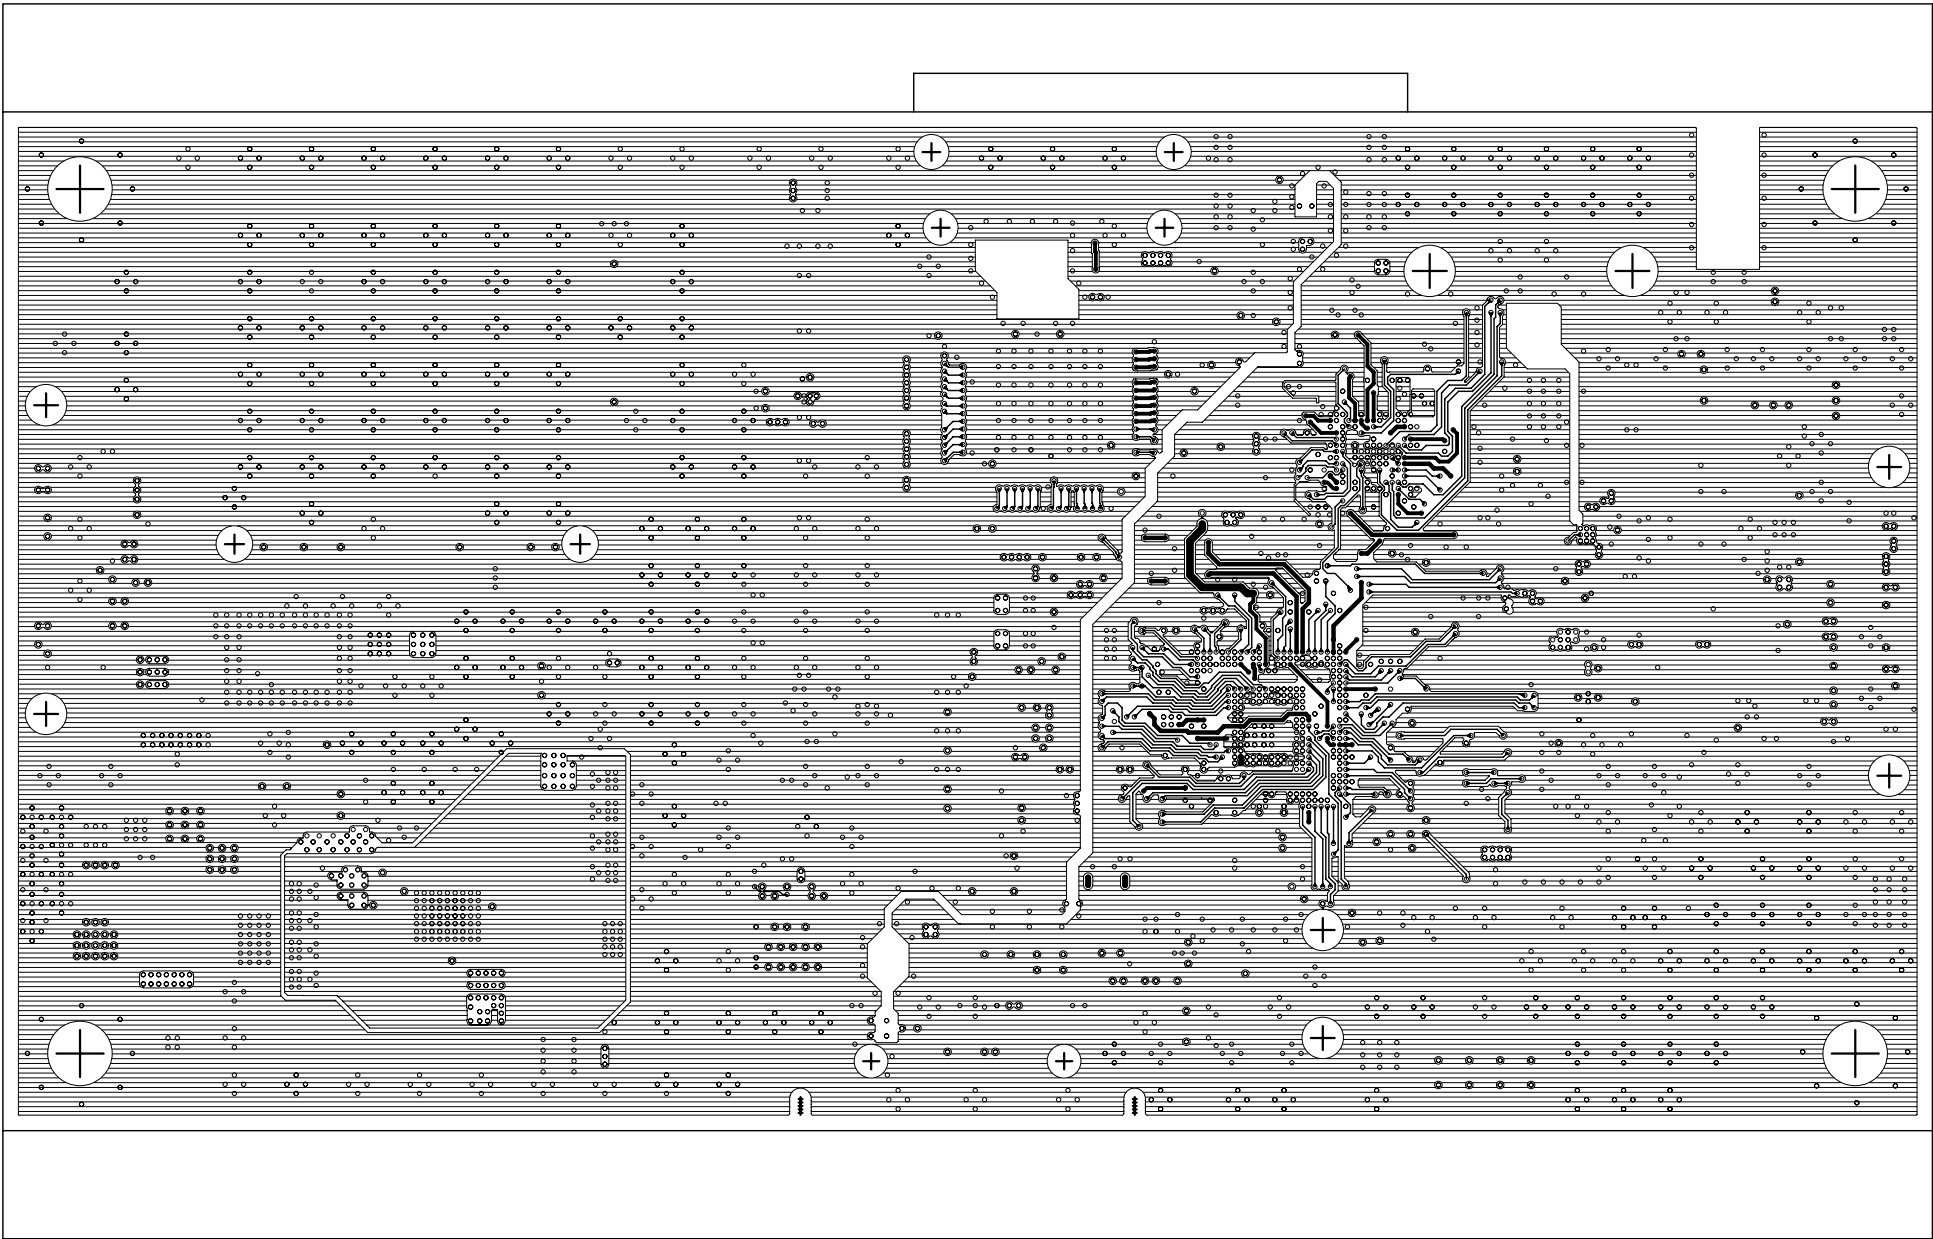

bc10 MP1

Silk&Soldermask\_TOP

Silk&Soldermask\_BOTTOM

Place\_TOP

125

7

66

80

7

5

5

3.2X4

Place\_BOTTOM

TOP

L04

L05

L06

BOTTOM