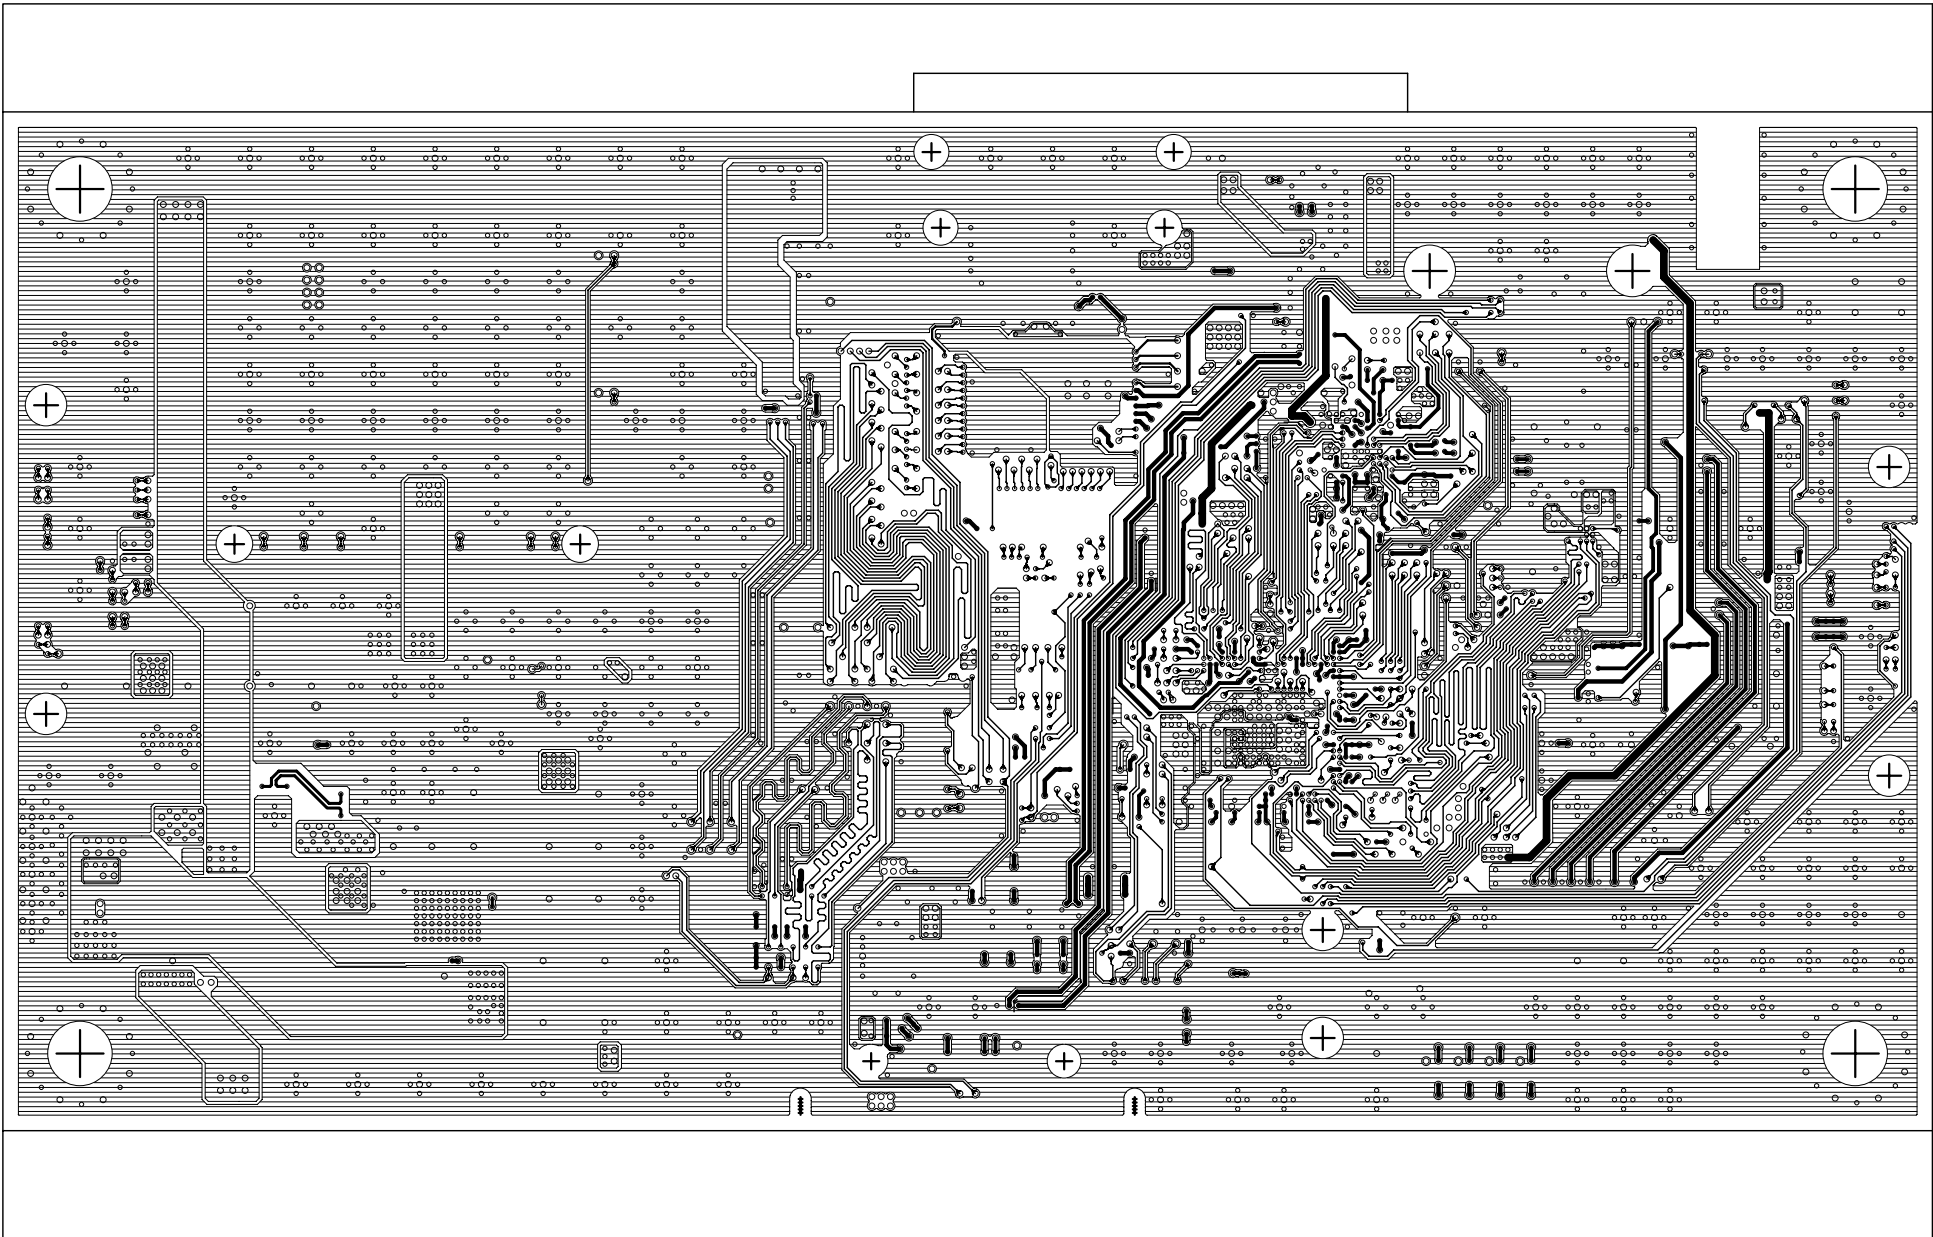

bc10 MP1

Silk&Soldermask\_TOP

Silk&Soldermask\_BOTTOM

Place\_TOP

125

7

66

80

7

5

5

3.2X4

Place\_BOTTOM

TOP

L04

L05