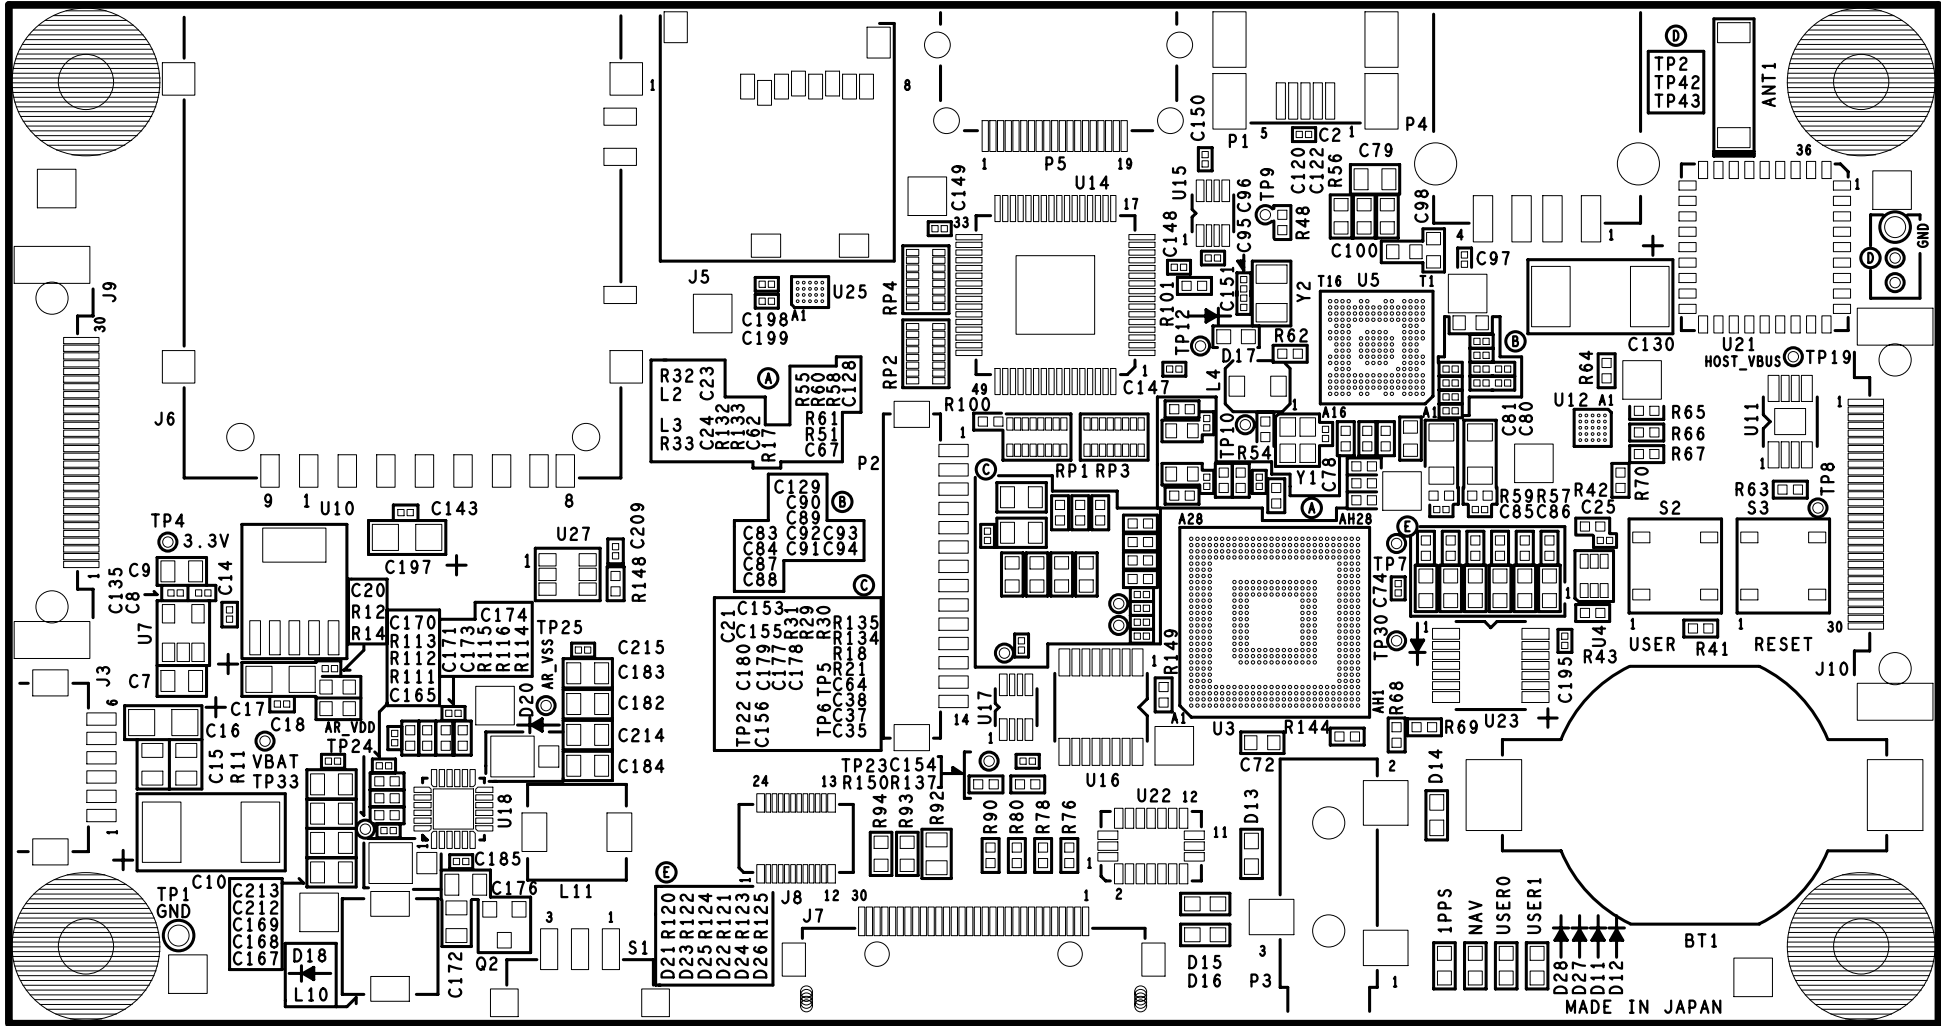

bc10 MP1

Silk&Soldermask\_TOP

Silk&Soldermask\_BOTTOM

Place\_TOP

125

7

66

80

7

5

5

3.2X4

Place\_BOTTOM

TOP

L04

L05

L06

BOTTOM