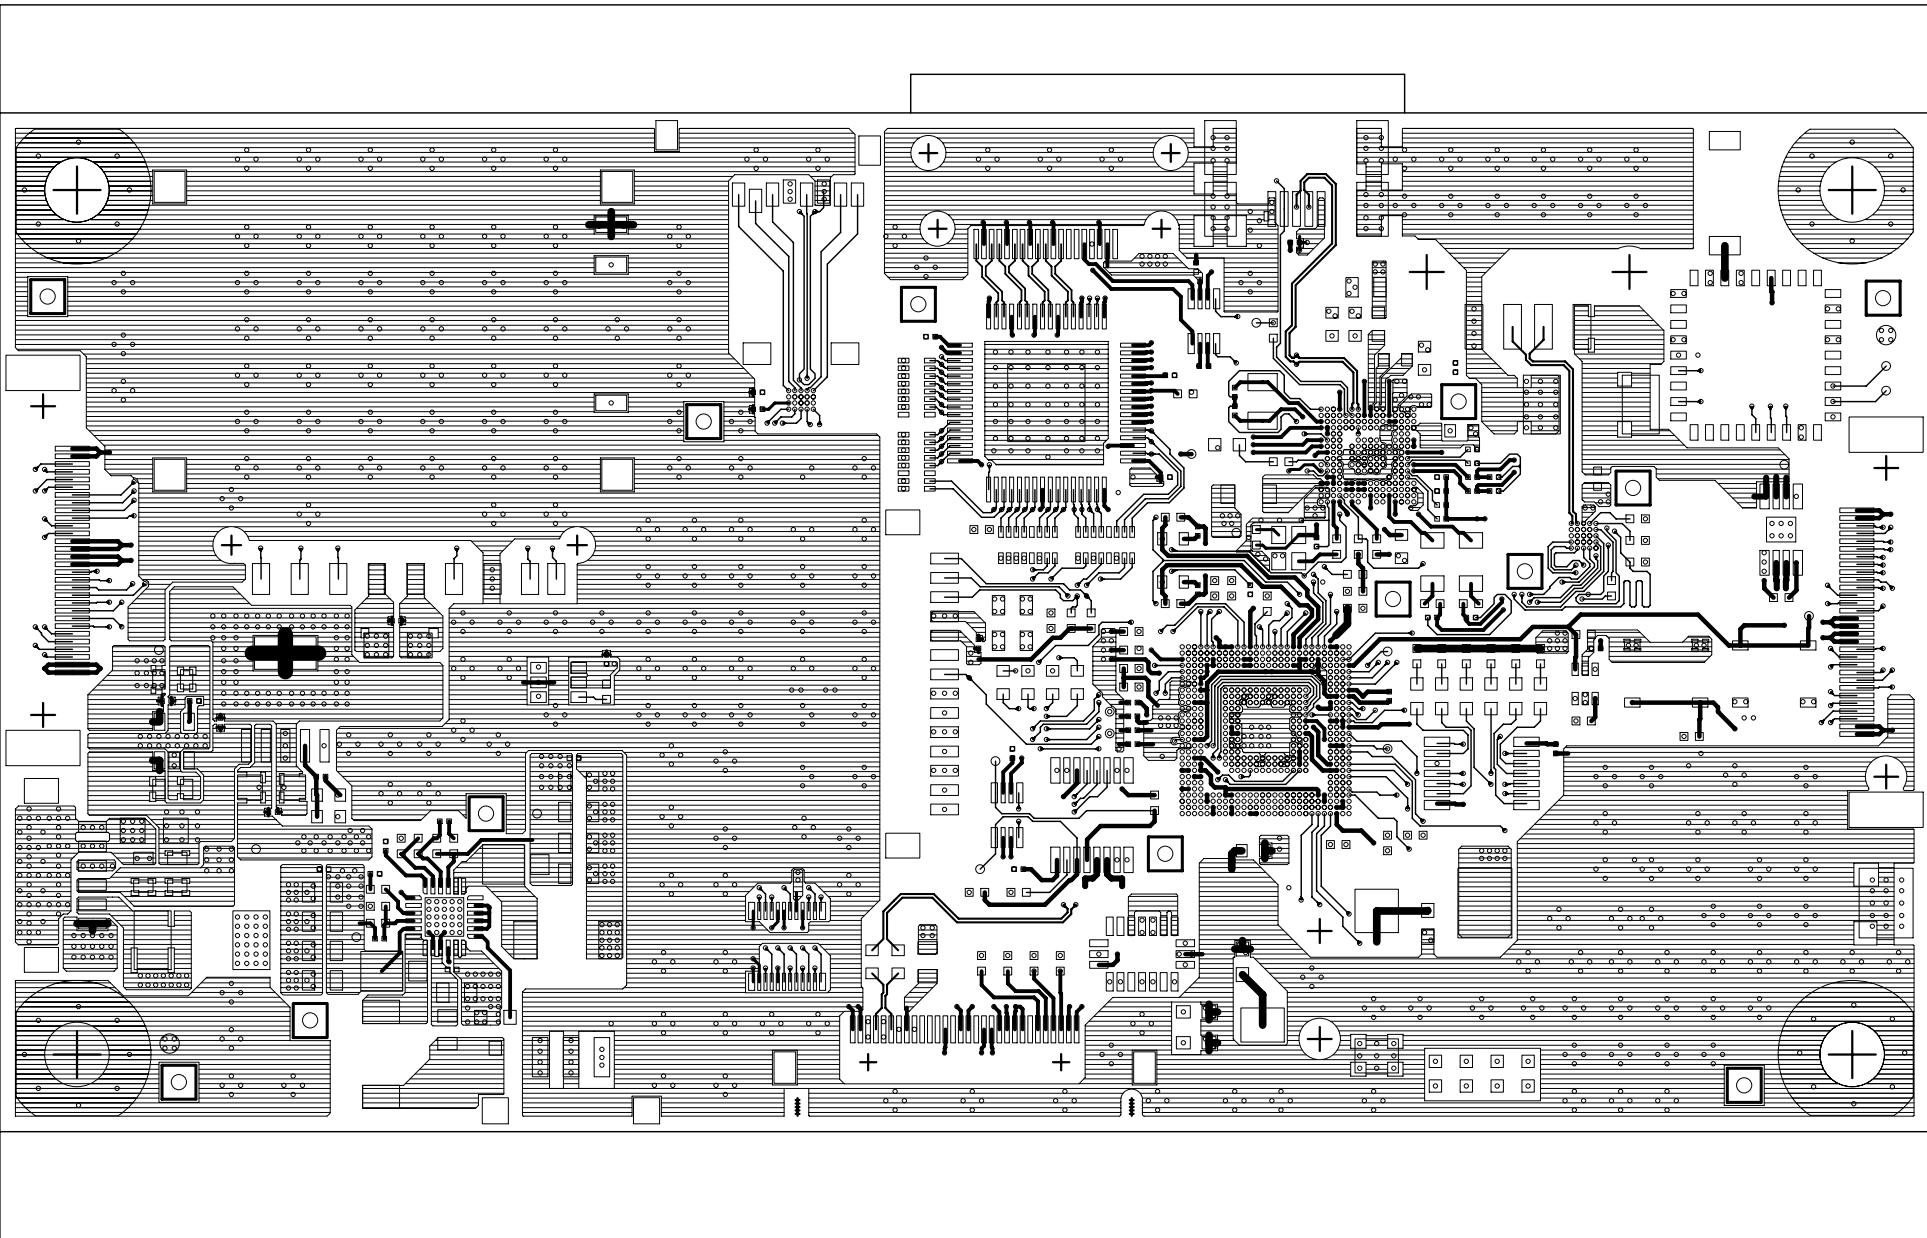

bc10 MP1

Silk&Soldermask\_TOP

Silk&Soldermask\_BOTTOM

Place\_TOP

125

7

66

80

7

5

5

3.2X4

Place\_BOTTOM

TOP

L04

L05

L06

BOTTOM