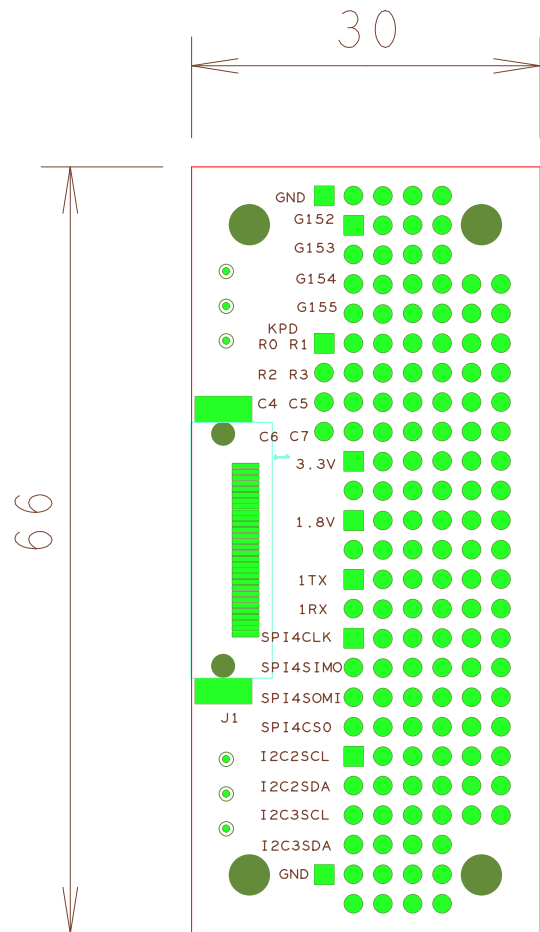

REV	Description	DATE	BY
01	bc10 拡張ボード 初版	13 Oct 2010	Ryuchi

CONTENTS	
PAGE NO.	SCHEMATIC PAGE
1	Cover page
2	bc10 Breakout

BC
BEATCRAFT **BeatCraft, Inc.**

Title: Cover page

Size	Document Number	Rev
B	bc10-008-0001	01

Date: Wednesday, October 13, 2010 Sheet 1 of 2

D
C
B
A

D
C
B
A

5

4

3

2

1

Title		
bc10 Breakout		
Size	Document Number	Rev
A4	bc10-008-0001	01
Date:	Wednesday, October 13, 2010	Sheet 2 of 2

DRILL CHART: TOP to BOTTOM
ALL UNITS ARE IN MILLIMETERS

FIGURE	SIZE	PLATED	QTY
⊕	0.3	PLATED	6
	1.0	PLATED	144
	1.7	NON-PLATED	2
	3.2	NON-PLATED	4

DRILL CHART: TOP to BOTTOM

ALL UNITS ARE IN MILLIMETERS

FIGURE	SIZE	PLATED	QTY
⊕	0.3	PLATED	6
	1.0	PLATED	144
.	1.7	NON-PLATED	2
.	3.2	NON-PLATED	4