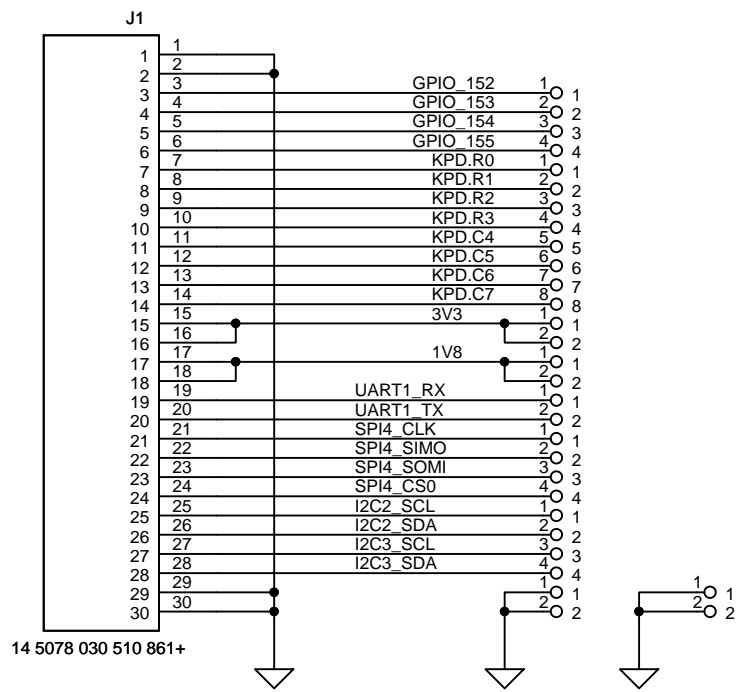

Title		
bc10 Breakout		
Size	Document Number	Rev
A4	bc10-008-0001	01
Date:	Wednesday, October 13, 2010	Sheet 2 of 2

DRILL CHART: TOP to BOTTOM
ALL UNITS ARE IN MILLIMETERS

FIGURE	SIZE	PLATED	QTY
⊕	0.3	PLATED	6
	1.0	PLATED	144
	1.7	NON-PLATED	2
	3.2	NON-PLATED	4

DRILL CHART: TOP to BOTTOM

ALL UNITS ARE IN MILLIMETERS

FIGURE	SIZE	PLATED	QTY
⊕	0.3	PLATED	6
	1.0	PLATED	144
.	1.7	NON-PLATED	2
.	3.2	NON-PLATED	4