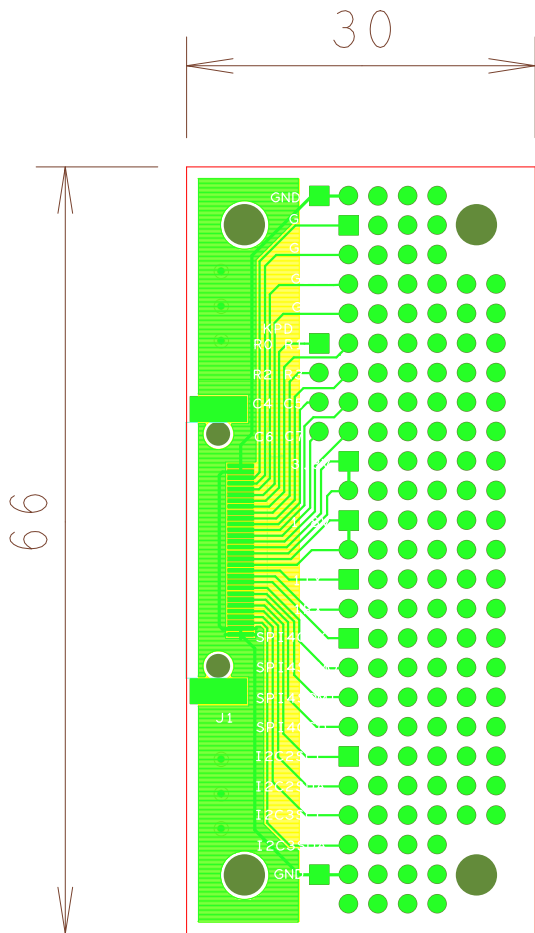

REV	Description	DATE	BY
01	bc10 拡張ボード 初版	13 Oct 2010	Ryuchi

CONTENTS	
PAGE NO.	SCHEMATIC PAGE
1	Cover page
2	bc10 Breakout

BC
BEATCRAFT **BeatCraft, Inc.**

Title: Cover page

Size	Document Number	Rev
B	bc10-008-0001	01

Date: Wednesday, October 13, 2010 Sheet 1 of 2

D
C
B
A

D
C
B
A

5

4

3

2

1

Title		
bc10 Breakout		
Size	Document Number	Rev
A4	bc10-008-0001	01
Date:	Wednesday, October 13, 2010	Sheet 2 of 2

DRILL CHART: TOP to BOTTOM
ALL UNITS ARE IN MILLIMETERS

FIGURE	SIZE	PLATED	QTY
⊕	0.3	PLATED	6
	1.0	PLATED	144
	1.7	NON-PLATED	2
	3.2	NON-PLATED	4

DRILL CHART: TOP to BOTTOM

ALL UNITS ARE IN MILLIMETERS

FIGURE	SIZE	PLATED	QTY
⊕	0.3	PLATED	6
	1.0	PLATED	144
.	1.7	NON-PLATED	2
.	3.2	NON-PLATED	4